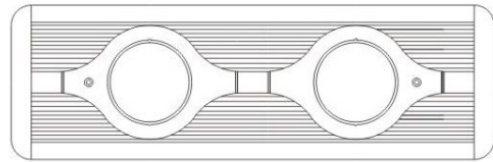

SPACE RECESSED

D96001

GENERAL

Series: Space
Brand: Milan
Division: Design
Mounting Type: Recessed
Mounting Location: Ceiling
Subcategory: Downlight

PHYSICAL

Shape: Rectangle
Length (mm): 445
Length (in): 17 1/2
Width (mm): 150
Width (in): 6
Height (mm): 89
Height (in): 3 1/2
Light Distribution: Direct
Weight (kg): 3.2
Weight (lbs): 7
Diffuser: Glass - Sold Separately
Fixture Finish: Metallic Gray
Fixture Material: Metal

ELECTRICAL

Number of Lamps: 2
Lamp Type: LED Retrofit
Lamp Shape: MR16
Bulb Included: Bulb Not Included
Total Output Wattage (W): 10
Max. Wattage Per Lamp (W): 5
Lamp Base: GU10

LED

OPTICAL

RATINGS AND CERTIFICATIONS

Certified By: CSA Certified to UL and CSA Standards
IP rating: IP20

PROJECT	
TYPE	
NOTES	
QUANTITY	
DATE	

150mm 6"