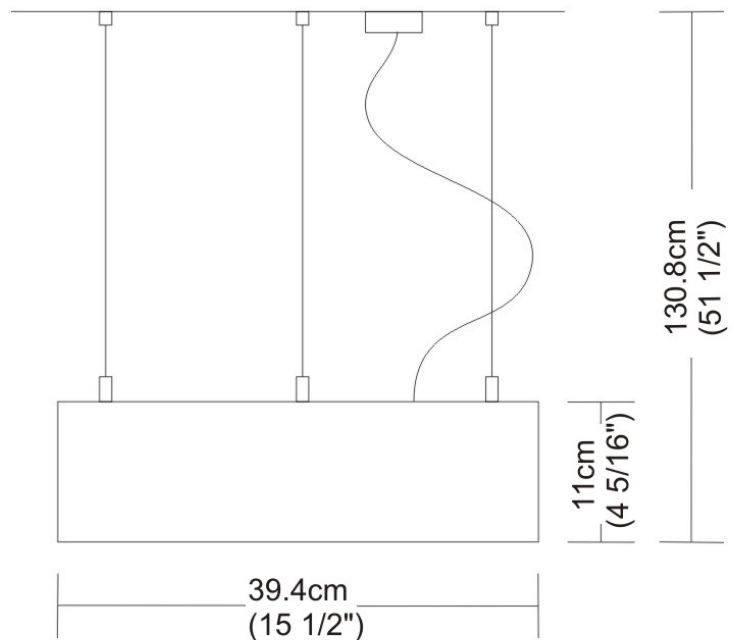

SPACE SUSPENSION

D11003

GENERAL

Series: Space
Division: Design
Mounting Type: Suspension
Mounting Location: Ceiling
Subcategory: Pendant

PHYSICAL

Shape: Square
Length (mm): 600
Length (in): 23 ½
Width (mm): 600
Width (in): 23 ½
Height (mm): 1600
Height (in): 63
Light Distribution: Direct
Weight (kg): 10.6
Weight (lbs): 23.5
Diffuser: Satin Glass
Fixture Finish: ALU
Fixture Material: Aluminum

ELECTRICAL

Number of Lamps: 1 + 1
Lamp Type: LED Retrofit / Halogen
Bulb Included: Bulb Not Included
Total Output Wattage (W): 26 / 185
Max. Wattage Per Lamp (W): 6 / 35 + 20 / 150
Lamp Base: G9
Input Voltage (V): 120

LED

OPTICAL

RATINGS AND CERTIFICATIONS

Certified By: CSA Certified to UL and CSA Standards
IP rating: IP20

PROJECT	
TYPE	
NOTES	
QUANTITY	
DATE