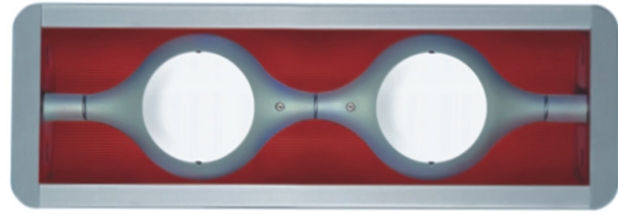

SPACE RECESSED

D96001

GENERAL

Series: Space
Brand: Milan
Division: Design
Mounting Type: Recessed
Mounting Location: Ceiling
Subcategory: Downlight

PHYSICAL

Shape: Rectangle
Length (mm): 445
Length (in): 17 1/2
Width (mm): 150
Width (in): 6
Height (mm): 89
Height (in): 3 1/2
Light Distribution: Direct
Weight (kg): 3.2
Weight (lbs): 7
Diffuser: Glass - Sold Separately
Fixture Finish: Metallic Gray
Fixture Material: Metal

ELECTRICAL

Number of Lamps: 2
Lamp Type: LED Retrofit
Lamp Shape: MR16
Bulb Included: Bulb Not Included
Total Output Wattage (W): 10
Max. Wattage Per Lamp (W): 5
Lamp Base: GU10

LED

OPTICAL

RATINGS AND CERTIFICATIONS

Certified By: CSA Certified to UL and CSA Standards
IP rating: IP20

PROJECT	
TYPE	
NOTES	
QUANTITY	
DATE	

150mm 6"